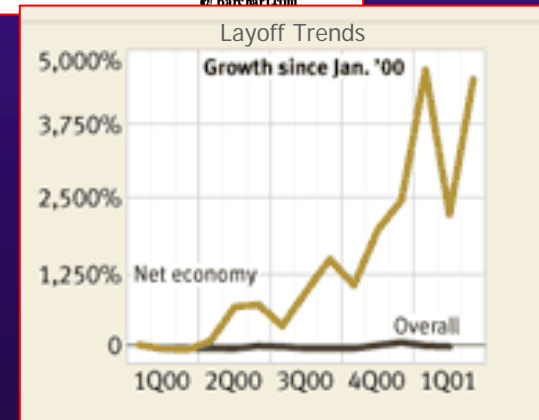

Your Special Delivery™

Direct Mail Printing & Production

National Postal Forum

October 17, 2001

What's With the Internet?

Internet.com's Internet Stock Index (ISDEX) has lost more than 80% of its' value since March 2000.

The Industry Standard reports that there have been almost 90,000 layoffs and 160 high profile Internet failures since January of 2000.

Internet "is not" an Economy

Sales Channel

Amazon

Information Repository