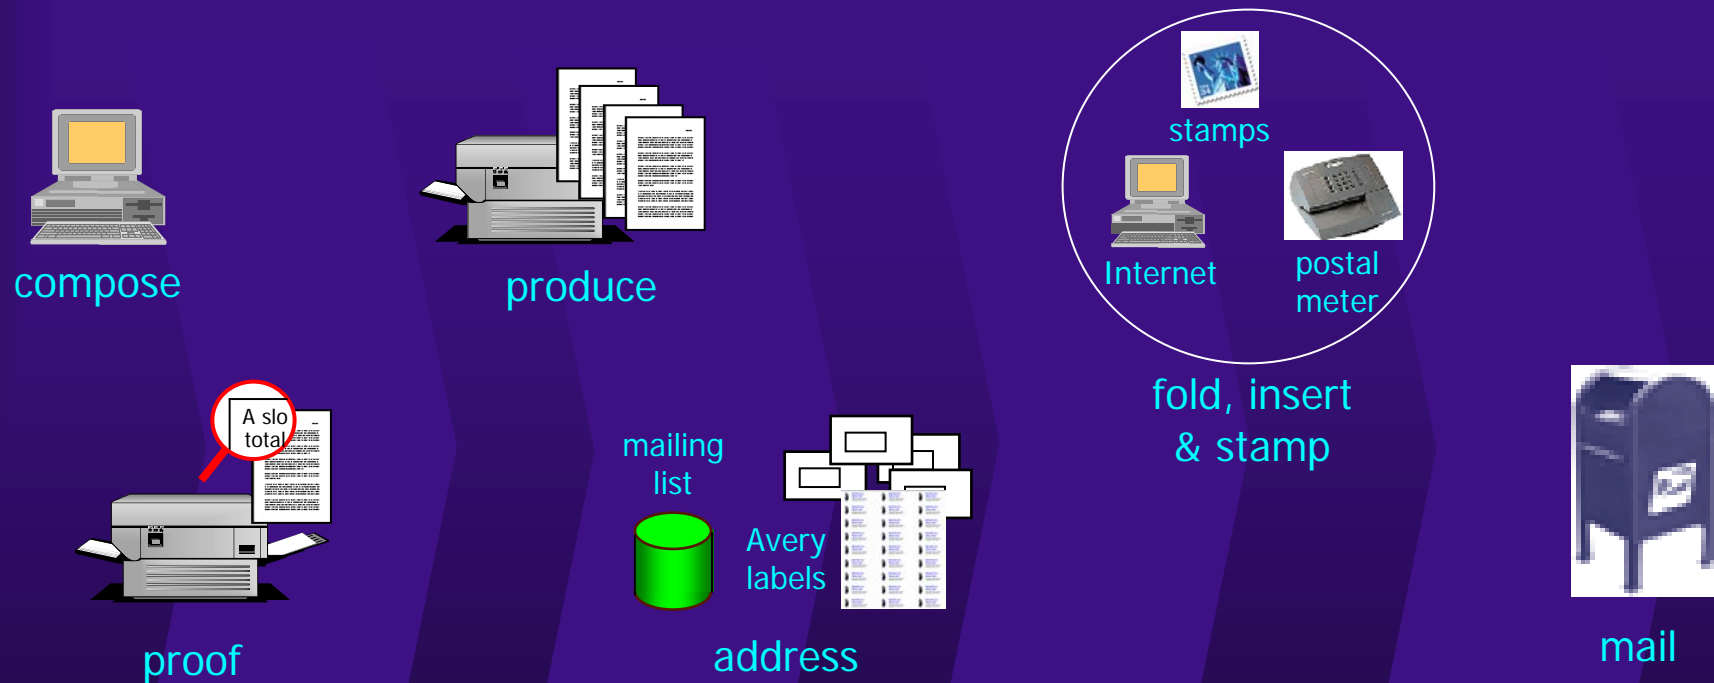

Yahoo!

Communication Substrate

email

Every Internet Application Uses One or More

Internet Convergence

Traditional Postal Mail

Positives and Negatives

- Positives
 - Superior marketing medium
 - Returns (on average) \$10 for every \$1 invested
 - Targeted and measurable
 - Preferred by consumers
 - Reaches every household in America
 - Personal and secure
- Negatives
 - Work-flow is broken
 - Can be costly
 - Can be slow

Traditional Direct Mail

Process Choices: Home/Office Production

Pro's : Inexpensive and relatively quick

Con's: All-consuming and relatively low quality output

Traditional Direct Mail

Process Choices: Copy Shop Production