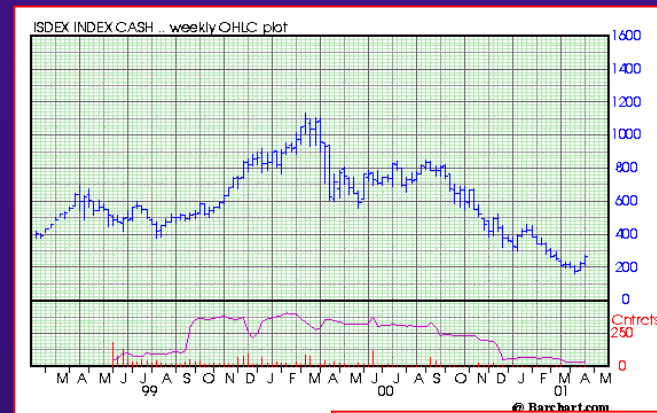

Your Special Delivery™

Direct Mail Printing & Production

National Postal Forum

October 17, 2001

What's With the Internet?

Internet.com's Internet Stock Index (ISDEX) has lost more than 80% of its' value since March 2000.

The Industry Standard reports that there have been almost 90,000 layoffs and 160 high profile Internet failures since January of 2000.

Internet "is not" an Economy

Sales Channel

Amazon

Information Repository