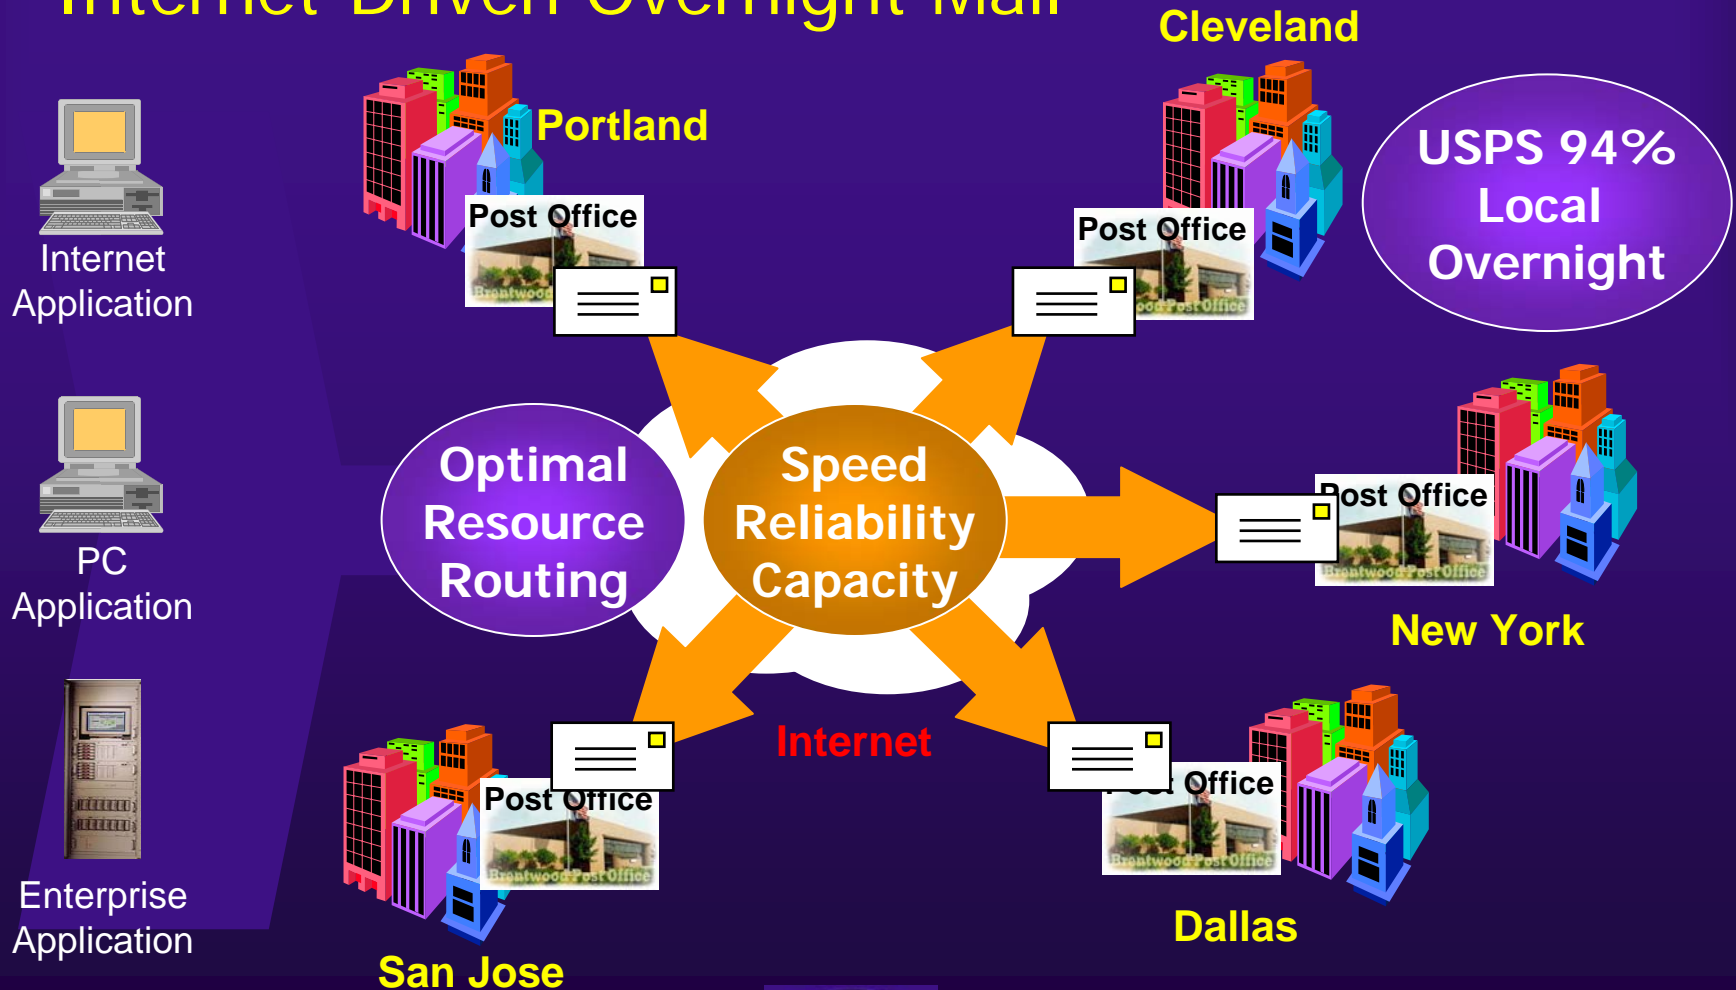

The Zairmail Solution

Internet-Driven Overnight Mail

Oct-17-01

Page 17

The Zairmail Solution

Zairmail Express Direct

- **Get Results Fast**
 - Route nationally
 - Produce mail locally
 - Optimal letter traffic
- **Minimize Frustration**
 - Single point of contact
 - Your choice of interaction
 - Eliminate manual labor
- **Maximize Value**
 - Production choices
 - High quality output
 - High volume production facilities